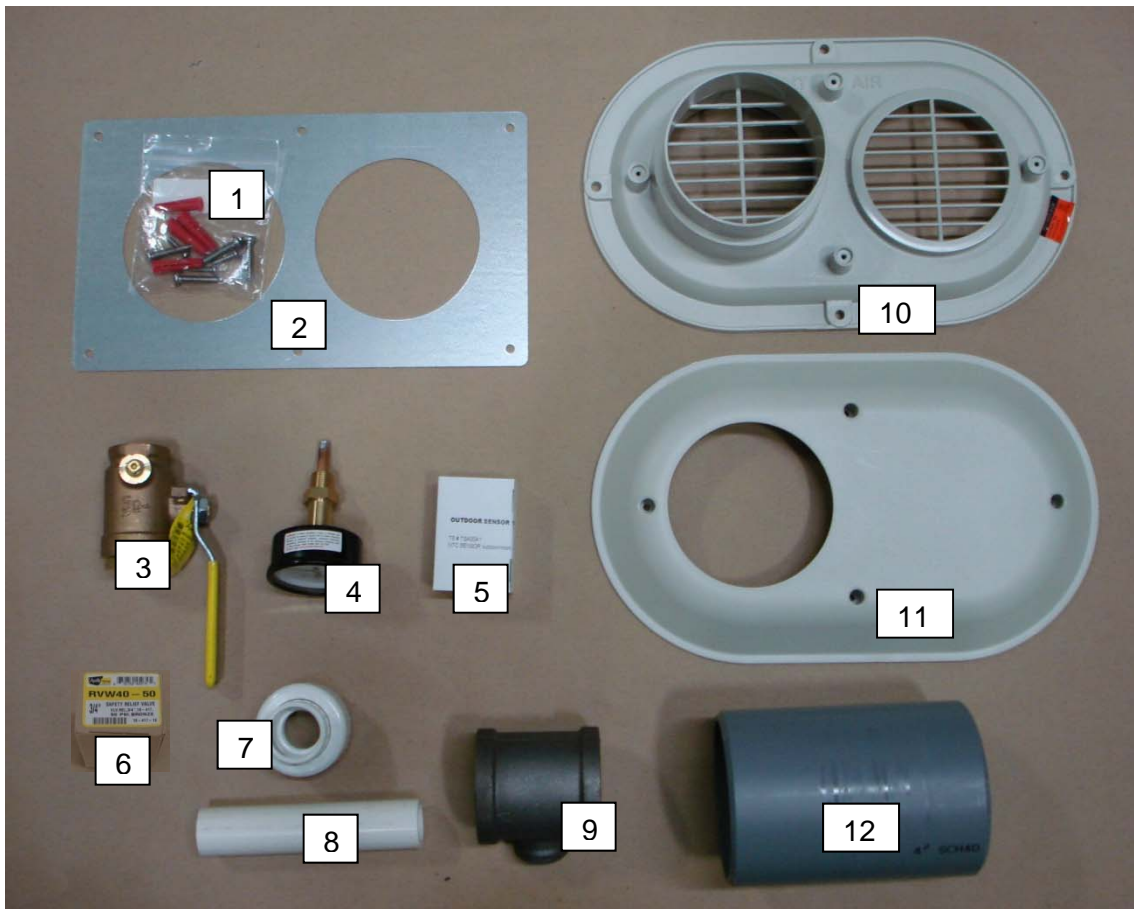

# IN THE BOX

FTXL models FTX400-600(N,L)

PARTS KIT (100189160)					
Item No.	Description	Part Number	Item No.	Description	Part Number
1	BOLT PACK	100134640	7	1" PVC UNION	100189888
2	4" PLATE	100150208	8	1"X6" PVC PIPE	100190130
3	SHUT OFF VALVE W/ TAP	100171788	9	2"X2"X3/4" TEE	100134463
4	T&P GAUGE	100146999	10	4" TERMINATION BASE	100169183
5	OUTDOOR SENSOR	100170604	11	4" TERMINATION CAP	100169184
6	RELIEF VALVE	100167443	12	4" CPVC FLUE PIPE	100166572

ADDITIONAL COMPONENTS		
Item No.	Description	Part Number
1	SENSOR & BULBWELL KIT	100157774

SENSOR KIT TIED TO PIPING.