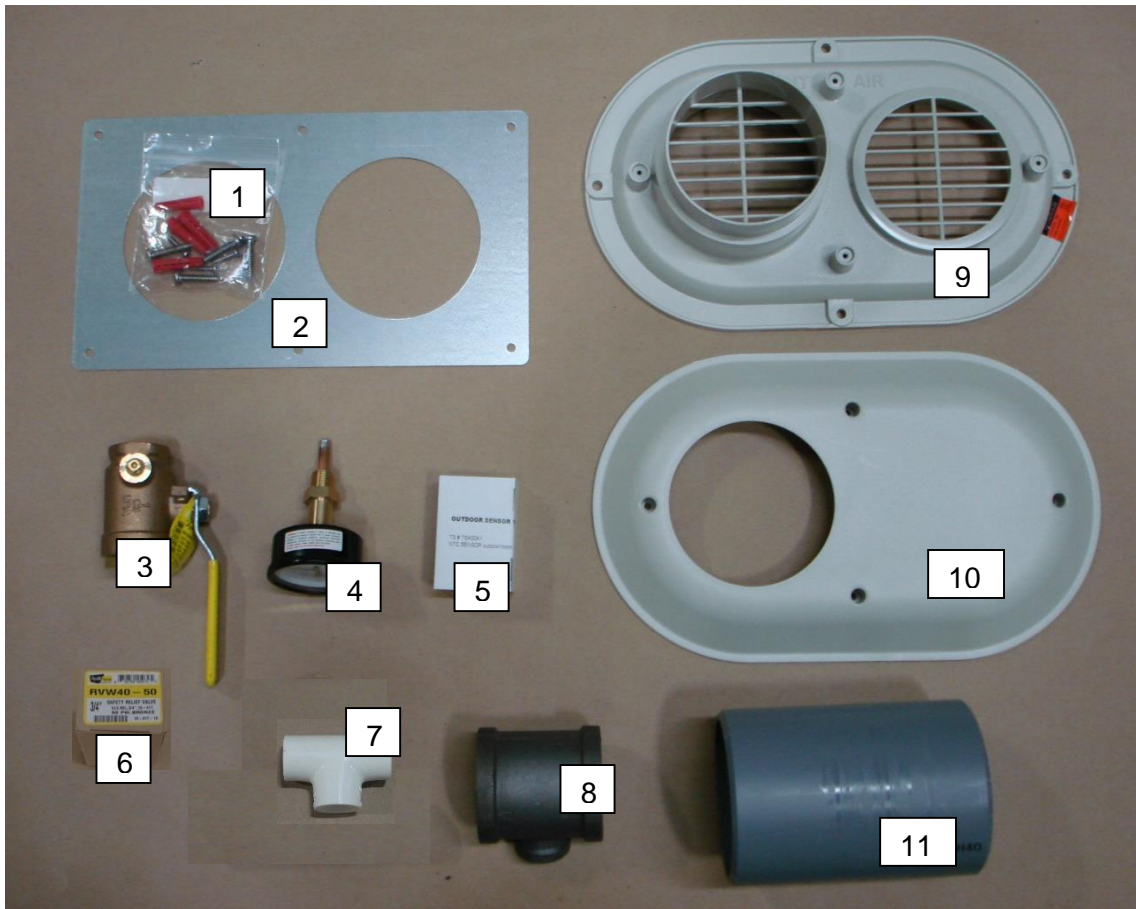

IN THE BOX

FTXL models FTX400-600(N,L)

PARTS KIT (100189160)					
Item No.	Description	Part Number	Item No.	Description	Part Number
1	BOLT PACK	100134640	7	1/2" PVC TEE	100166512
2	4" PLATE	100150208	8	2"X2"X3/4" TEE	100134463
3	SHUT OFF VALVE W/ TAP	100171788	9	4" TERMINATION BASE	100169183
4	T&P GAUGE	100146999	10	4" TERMINATION CAP	100169184
5	OUTDOOR SENSOR	100170604	11	4" CPVC FLUE PIPE	100166572
6	RELIEF VALVE	100167443			

ADDITIONAL COMPONENTS		
Item No.	Description	Part Number
1	SENSOR & BULB WELL KIT	100157774
SENSOR KIT TIED TO PIPING.		