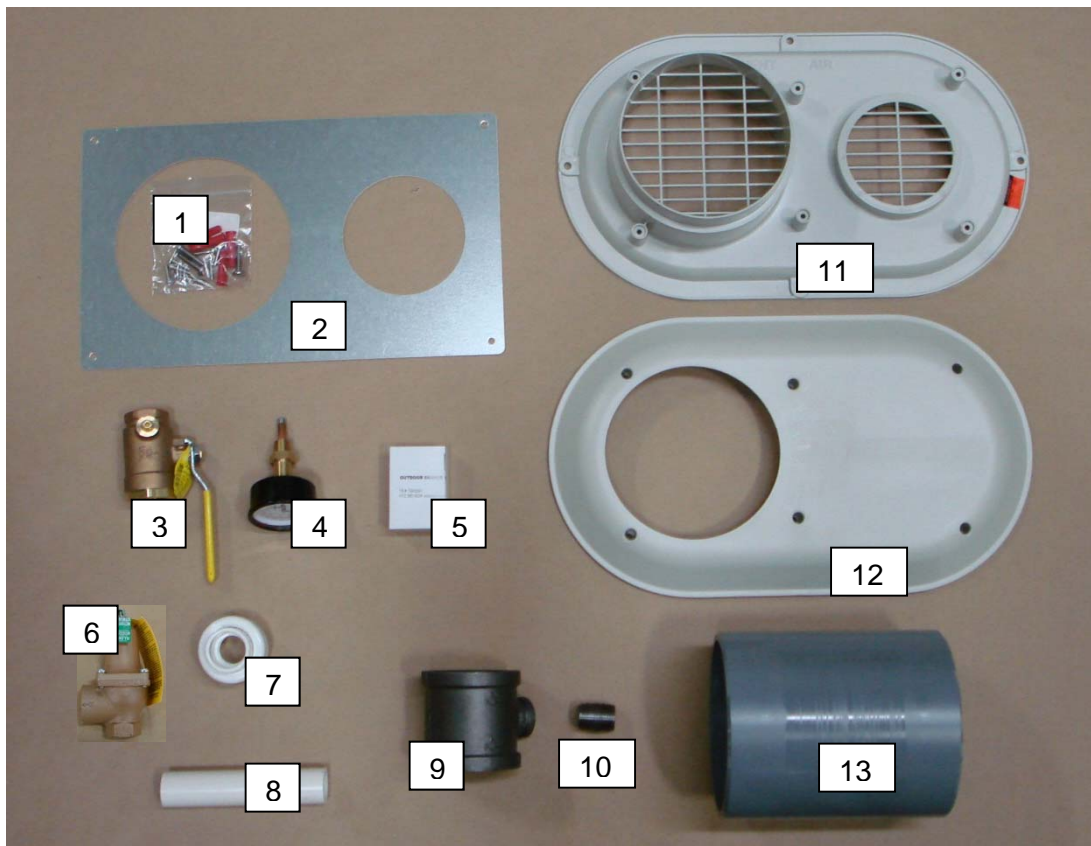

# IN THE BOX

FTXL models FTX725-850(N,L)

**PARTS KIT (100189161)**

Item No.	Description	Part Number	Item No.	Description	Part Number
1	BOLT PACK	100134641	8	1"X6" PVC PIPE	100190130
2	6"X4" PLATE	100150203	9	2-1/2"X2-1/2"X3/4" TEE	100188619
3	SHUT OFF VALVE W/ TAP	100171788	10	3/4"X CLOSE NIPPLE	100134415
4	T&P GAUGE	100146999	11	6"X4" TERMINATION PLATE	100169187
5	OUTDOOR SENSOR	100170604	12	6"X4" TERMINATION CAP	100169186
6	RELIEF VALVE	100167387	13	6" CPVC FLUE PIPE	100166467
7	1" PVC UNION	100189888			

**ADDITIONAL COMPONENTS**

Item No.	Description	Part Number
1	SENSOR & BULB WELL KIT	100157774

SENSOR KIT TIED TO PIPING.