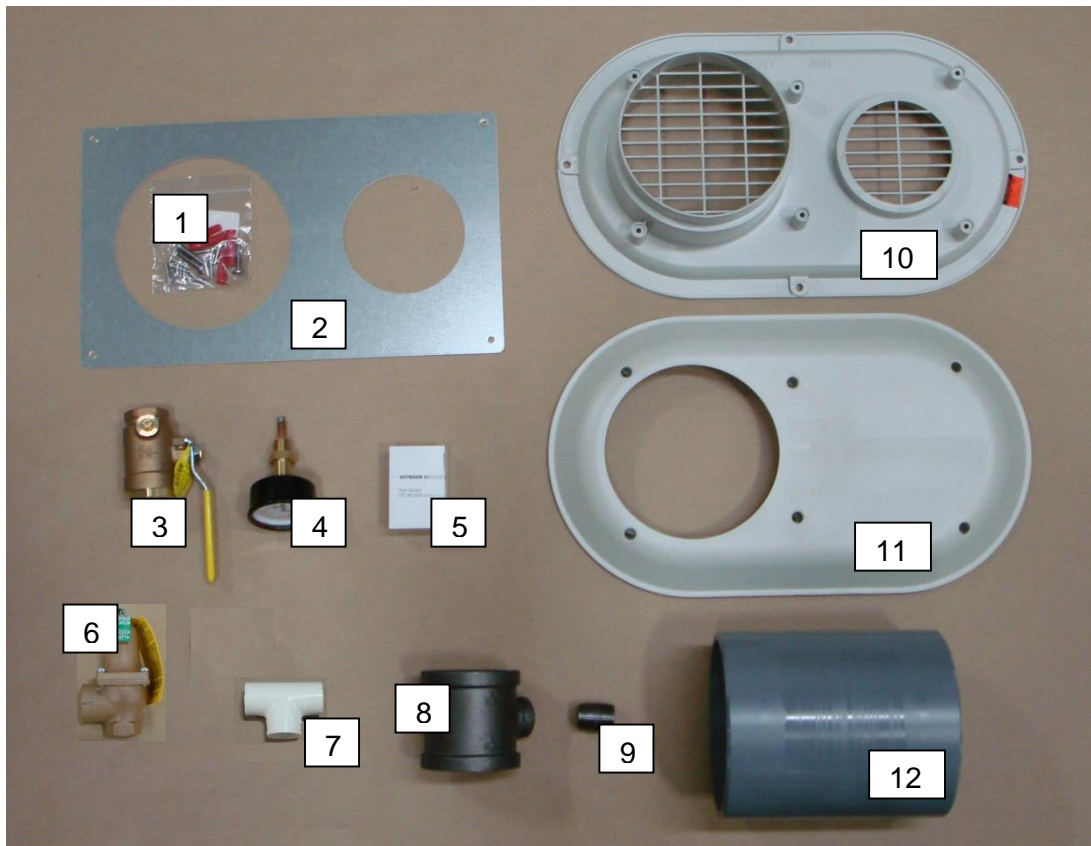

IN THE BOX

FTXL models FTX725-850(N,L)

PARTS KIT (100189161)					
Item No.	Description	Part Number	Item No.	Description	Part Number
1	BOLT PACK	100134641	7	1/2" PVC TEE	100166512
2	6"X4" PLATE	100150203	8	2-1/2"X2-1/2"X3/4" TEE	100188619
3	SHUT OFF VALVE W/ TAP	100171788	9	3/4"X CLOSE NIPPLE	100134415
4	T&P GAUGE	100146999	10	6"X4" TERMINATION PLATE	100169187
5	OUTDOOR SENSOR	100170604	11	6"X4" TERMINATION CAP	100169186
6	RELIEF VALVE	100167387	12	6" CPVC FLUE PIPE	100166467

ADDITIONAL COMPONENTS		
Item No.	Description	Part Number
1	SENSOR & BULB WELL KIT	100157774

SENSOR KIT TIED TO PIPING.