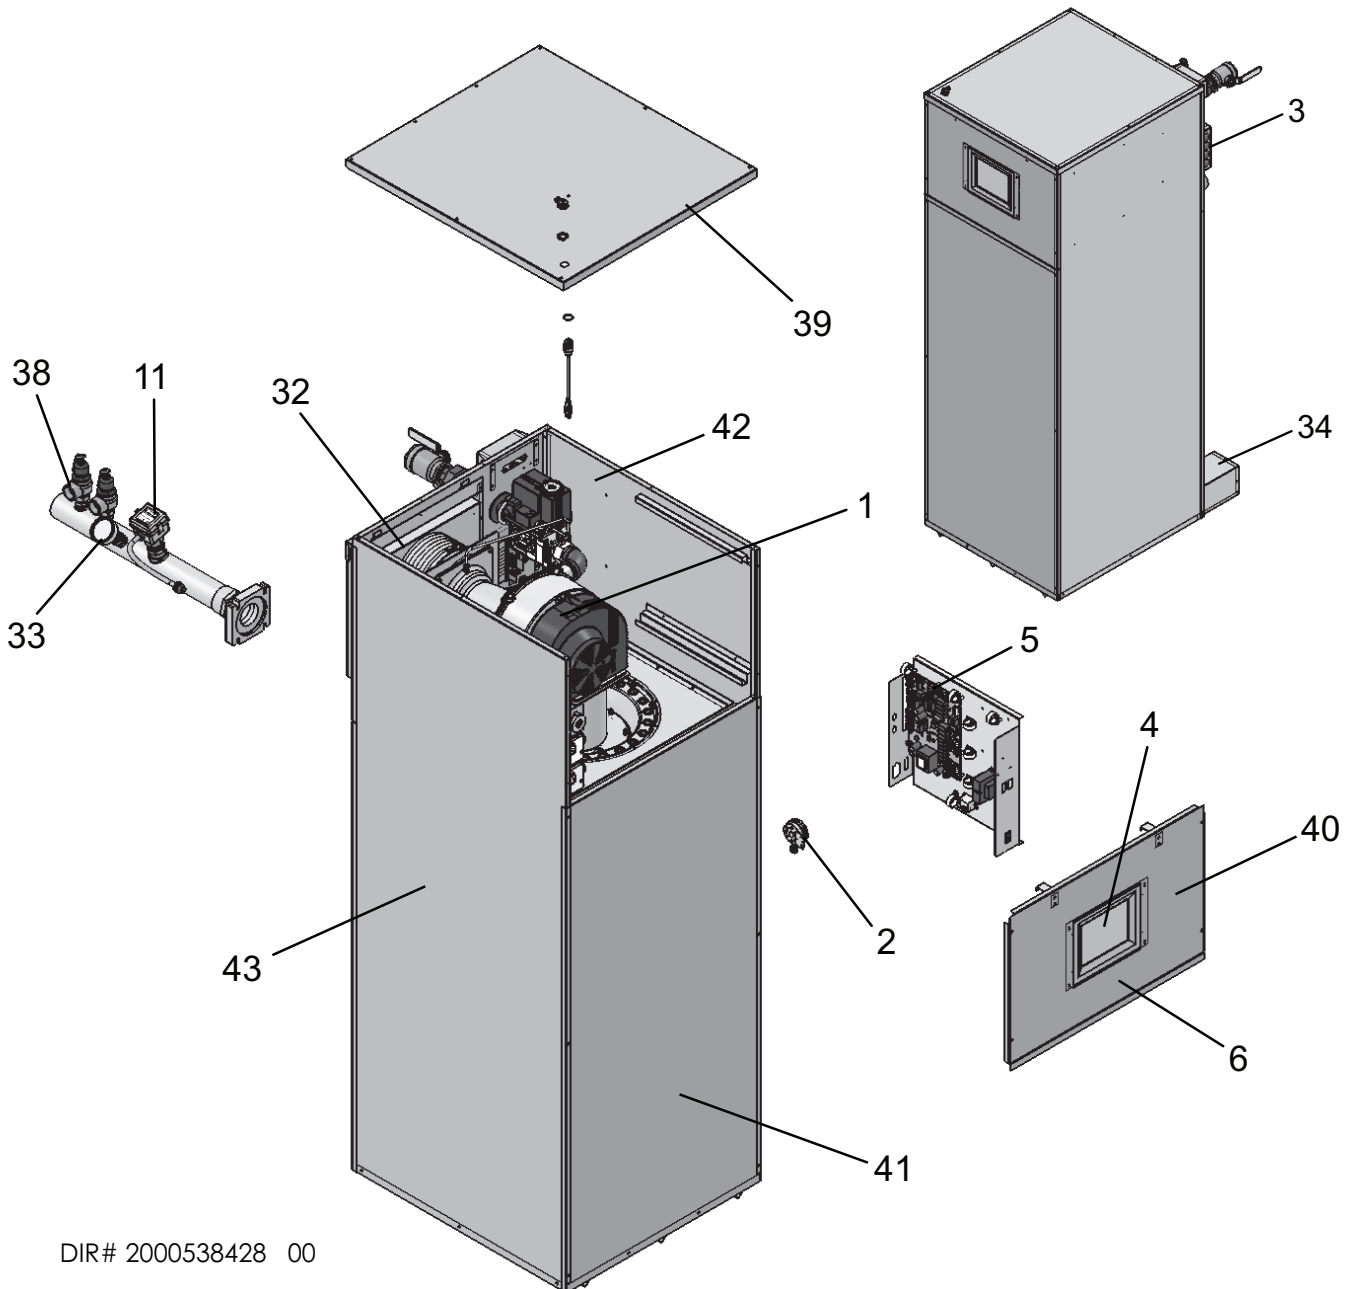

## Replacement Parts List

**Power-Fin®**

**Heating Boilers**

**PB/PF 1501, 1701, 2001**

**Beginning Serial Number: 1707104971206**

DIR# 2000538428 00

ITEM NO.	PART NO.	DESCRIPTION	MODEL NO.
<b>CONTROLS</b>			
1	100145022	FAN ASSEMBLY	PB/PF 1501-2001
2	<b>100208376*</b>	PRESSURE SWITCH, 0.12" WATER COLUMN	PB/PF 1501-2001-M9
2	<b>100208380*</b>	PRESSURE SWITCH, 1.05" WATER COLUMN	PB/PF 1501/2001-B9
2	<b>100288424*</b>	PRESSURE SWITCH, 1.20" WATER COLUMN	PB/PF 1701-B9
3	100274823	LOW VOLTAGE CONNECTION BOARD	ALL
3	100208481	LOW VOLTAGE CONNECTION BOARD	ALL
4	100311038	DISPLAY INTERFACE ASSEMBLY	ALL
5	<b>100293702*</b>	MAIN CONTROL BOARD	ALL
6	<b>100276779*</b>	COMMUNICATION CONTROL BOARD	ALL
7	100208242	ON / OFF SWITCH W/ I-O SYMBOL	ALL
8	<b>100208174*</b>	HIGH LIMIT, MANUAL RESET	ALL PB
8	100208179	HIGH LIMIT W/ MANUAL RESET, 110-230 DEG.	ALL PF
9	100208230	TRANSFORMER, 24V, 40VA	ALL
10	<b>100208509*</b>	RELAY, 120VAC, 60HZ, 10.8 AMP	ALL
11	<b>100208653*</b>	FLOW SWITCH W/ PADDLE, INDOOR	ALL
<b>GAS TRAIN ASSEMBLIES</b>			
12	100135330	MAIN BURNER ASSEMBLY	PF/PB 1501
12	100135331	MAIN BURNER ASSEMBLY	PF/PB 1701
12	100135332	MAIN BURNER ASSEMBLY	PF/PB 2001
13	100208332	SIGHT GLASS, BURNER	ALL
14	<b>100165937*</b>	IGNITOR, HOT SURFACE	ALL
15	100208087	GASKET, IGNITOR	ALL
16	<b>100208102*</b>	GASKET, FAN	ALL
17	<b>100208094*</b>	GASKET, BURNER	ALL
18	100172024	GAS VALVE ASSEMBLY, NATURAL	PF/PB 1501
18	100172025	GAS VALVE ASSEMBLY, NATURAL	PF/PB 1701
18	100172026	GAS VALVE ASSEMBLY, NATURAL	PF/PB 2001
18	100171939	GAS VALVE ASSEMBLY, LP	PF/PB 1501
18	100171940	GAS VALVE ASSEMBLY, LP	PF/PB 1701
18	100171941	GAS VALVE ASSEMBLY, LP	PF/PB 2001
19	100171780	VENTURI ASSEMBLY	PF/PB 1501-1701
19	100171763	VENTURI ASSEMBLY	PF/PB 2001
20	<b>100233698*</b>	GASKET, FAN / VENTURI	ALL
21	<b>100208105*</b>	GASKET, FLANGE VENTURI	ALL
22	100288549	1-1/2" GAS SHUT-OFF VALVE W/ TAP	ALL
23	100169749	FLANGE, GAS VALVE, 1-1/4" NPT	ALL
<b>HEAT EXCHANGERS</b>			
24	100288575	FLANGE, PRIMARY, HEAT EXCHANGER	ALL
25	100233672	GASKET, TOP HEADER FLANGE	ALL
26	100147436	HEAT EXCHANGER (HLW)	PF 1501
26	100147437	HEAT EXCHANGER (HLW)	PF 1701
26	100147438	HEAT EXCHANGER (HLW)	PF 2001
26	100147444	HEAT EXCHANGER (H)	PB 1501
26	100147445	HEAT EXCHANGER (H)	PB 1701
26	100147446	HEAT EXCHANGER (H)	PB 2001
27	100141598	DRAIN VALVE KIT	PB
27	100141604	DRAIN VALVE KIT	PF
<b>MISCELLANEOUS</b>			
28	<b>100233613*</b>	HIGH LIMIT THERMOSTAT BULB WELL, 3/8 NPT	ALL
29	<b>100233695*</b>	HIGH LIMIT THERMOSTAT BULB WELL, 3/8 NPT	ALL
30	100290360	V-BAFFLE (24)	PF/PB 1501
30	100290391	V-BAFFLE (24)	PF/PB 1701