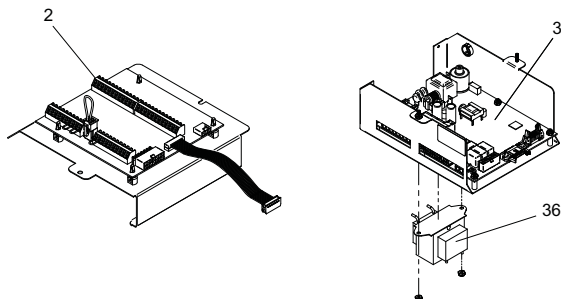

HEAT EXCHANGER 81-211

HEAT EXCHANGER 286

GAS TRAIN 81-211

GAS TRAIN 286

CONTROL PANEL

ITEM NO.	PART NO.	DESCRIPTION	MODEL
HEAT EXCHANGER ASSEMBLY			
1	100147452	HEAT EXCHANGER	KB 081
1	100147453	HEAT EXCHANGER	KB 106
1	100147454	HEAT EXCHANGER	KB 151
1	100147455	HEAT EXCHANGER	KB 211
1	100147456	HEAT EXCHANGER	KB 286
CONTROLS			
2	100208459	LOW VOLTAGE CONNECTION BOARD	ALL
3	100167799	INTEGRATED CONTROL PRIOR TO H10	KB 81-286
3	100167819	INTEGRATED CONTROL BEGINNING H10	KB 81-286
3	100167800	HIGH ALTITUDE INTEGRATED CONTROL PRIOR TO H10	KB 81-286
3	100167820	HIGH ALTITUDE INTEGRATED CONTROL BEGINNING H10	KB 81-286
4	100208458	USER INTERFACE CONTROL	ALL
-	100158021	USER INTERFACE OVERLAY	ALL
5	100208549	INLET SENSOR	ALL
6	100208544	OUTLET/HIGH LIMIT SENSOR	ALL
7	100167445	AIR VENT VALVE	ALL
8	100145003	FAN ASSEMBLY	KB 081 & 106
8	100145004	FAN ASSEMBLY	KB 151
8	100145005	FAN ASSEMBLY	KB 211
8	100145006	FAN ASSEMBLY	KB 286
9	100208764	GASKET/ BLOWER	KB 081, 106 & 211
9	100208101	GASKET/ BLOWER	KB 151 & 286
10	100208242	ON/OFF SWITCH	ALL
GAS VALVES			
11	100172007	GAS VALVE ASSEMBLY	KBN081
11	100172002	GAS VALVE ASSEMBLY	KBN106
11	100172003	GAS VALVE ASSEMBLY	KBN151
11	100172004	GAS VALVE ASSEMBLY	KBN211
11	100172005	GAS VALVE ASSEMBLY	KBN286
12	100208760	GAS VALVE GASKET	KBN081-286
13	100208324	GAS VALVE SWITCH	ALL
PILOT & BURNER ASSEMBLIES			
14	100165930	FLAME SENSOR W/GASKET	ALL
15	100208091	GASKET, FLAME SENSOR	ALL
16	100165929	IGNITOR W/GASKET	ALL
17	100208086	GASKET, IGNITOR	ALL
18	100135275	BURNER W/ GASKET	KB 081
18	100135307	BURNER W/ GASKET	KB 106
18	100135308	BURNER W/ GASKET	KB 151
18	100135309	BURNER W/ GASKET	KB 211
18	100135310	BURNER W/ GASKET	KB 286
19	100173791	GAS/AIR ARM ASSEMBLY W/GASKET	KB 081
19	100173795	GAS/AIR ARM ASSEMBLY W/GASKET	KB 106
19	100173796	GAS/AIR ARM ASSEMBLY W/GASKET	KB 151
19	100173792	GAS/AIR ARM ASSEMBLY W/GASKET	KB 211/286
20	100208763	GASKET - GAS / AIR ARM ASSEMBLY	ALL
21	100208085	GASKET, BURNER	ALL
22	100173794	HEAT EXCHANGER ACCESS DOOR KIT	ALL
23	100094572	HEX DOOR TEMP SWITCH BEGINNING SN# F14	KB 286
MISCELLANEOUS			
24	100163249	SIGHT GLASS	ALL
25	100208762	GASKET/ SIGHT GLASS	ALL
26	100208060	BURNER PLATE, INSULATION, DOOR	ALL
27	100208061	DIVIDER PLATE, INSULATION BAFFLE	ALL
28	100208088	GASKET DOOR RUBBER	ALL
29	100163250	AIR INLET KIT	KB 081-106
29	100163251	AIR INLET KIT	KB 151
29	100163252	AIR INLET KIT	KB 211
29	100163253	AIR INLET KIT	KB 286
30	100208320	DISPLAY BEZEL	ALL
31	100134788	LEVELING LEG	ALL
32	100163053	HIGH VOLTAGE CONNECTION BOARD	ALL
33	100166098	PRESSURE SWITCH	KB 081
33	100208377	PRESSURE SWITCH	KB 106, 151 & 286