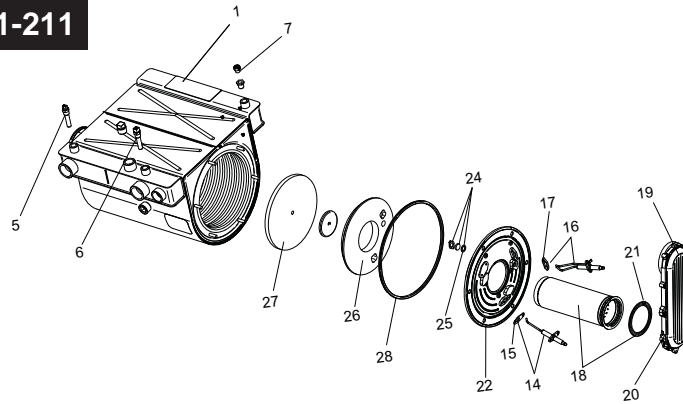

HEAT EXCHANGER 81-211

HEAT EXCHANGER 286

GAS TRAIN 81-211

GAS TRAIN 286

CONTROL PANEL

ITEM NO.	PART NO.	DESCRIPTION	MODEL
HEAT EXCHANGER ASSEMBLY			
1	100147452	HEAT EXCHANGER	KB 081
1	100147453	HEAT EXCHANGER	KB 106
1	100147454	HEAT EXCHANGER	KB 151
1	100147455	HEAT EXCHANGER	KB 211
1	100147456	HEAT EXCHANGER	KB 286
CONTROLS			
2	100208459	LOW VOLTAGE CONNECTION BOARD	ALL
3	100167799	INTEGRATED CONTROL PRIOR TO H10	KB 81-286
3	100167819	INTEGRATED CONTROL BEGINNING H10	KB 81-286
3	100167800	HIGH ALTITUDE INTEGRATED CONTROL PRIOR TO H10	KB 81-286
3	100167820	HIGH ALTITUDE INTEGRATED CONTROL BEGINNING H10	KB 81-286
4	100208458	USER INTERFACE CONTROL	ALL
-	100158021	USER INTERFACE OVERLAY	ALL
5	100208549	INLET SENSOR	ALL
6	100208544	OUTLET/HIGH LIMIT SENSOR	ALL
7	100167445	AIR VENT VALVE	ALL
8	100145003	FAN ASSEMBLY	KB 081 & 106
8	100145004	FAN ASSEMBLY	KB 151
8	100145005	FAN ASSEMBLY	KB 211
8	100145006	FAN ASSEMBLY	KB 286
9	100208764	GASKET/ BLOWER	KB 081, 106 & 211
9	100208101	GASKET/ BLOWER	KB 151 & 286
10	100208242	ON/OFF SWITCH	ALL
GAS VALVES			
11	100172007	GAS VALVE ASSEMBLY	KBN081
11	100172002	GAS VALVE ASSEMBLY	KBN106
11	100172003	GAS VALVE ASSEMBLY	KBN151
11	100172004	GAS VALVE ASSEMBLY	KBN211
11	100172005	GAS VALVE ASSEMBLY	KBN286
12	100208760	GAS VALVE GASKET	KBN081-286
13	100208324	GAS VALVE SWITCH	ALL
PILOT & BURNER ASSEMBLIES			
14	100165930	FLAME SENSOR W/GASKET	ALL
15	100208091	GASKET, FLAME SENSOR	ALL
16	100165929	IGNITOR W/GASKET	ALL
17	100208086	GASKET, IGNITOR	ALL
18	100135275	BURNER W/ GASKET	KB 081
18	100135307	BURNER W/ GASKET	KB 106
18	100135308	BURNER W/ GASKET	KB 151
18	100135309	BURNER W/ GASKET	KB 211
18	100135310	BURNER W/ GASKET	KB 286
19	100173791	GAS/AIR ARM ASSEMBLY W/GASKET	KB 081
19	100173795	GAS/AIR ARM ASSEMBLY W/GASKET	KB 106
19	100173796	GAS/AIR ARM ASSEMBLY W/GASKET	KB 151
19	100173792	GAS/AIR ARM ASSEMBLY W/GASKET	KB 211/286
20	100208763	GASKET - GAS / AIR ARM ASSEMBLY	ALL
21	100208085	GASKET, BURNER	ALL
22	100173794	HEAT EXCHANGER ACCESS DOOR KIT	ALL
23	100094572	HEX DOOR TEMP SWITCH BEGINNING SN# F14	KB 286
MISCELLANEOUS			
24	100163249	SIGHT GLASS	ALL
25	100208762	GASKET/ SIGHT GLASS	ALL
26	100208060	BURNER PLATE, INSULATION, DOOR	ALL
27	100208061	DIVIDER PLATE, INSULATION BAFFLE	ALL
28	100208088	GASKET DOOR RUBBER	ALL
29	100163250	AIR INLET KIT	KB 081-106
29	100163251	AIR INLET KIT	KB 151
29	100163252	AIR INLET KIT	KB 211
29	100163253	AIR INLET KIT	KB 286
30	100208320	DISPLAY BEZEL	ALL
31	100134788	LEVELING LEG	ALL
32	100163053	HIGH VOLTAGE CONNECTION BOARD	ALL
33	100166098	PRESSURE SWITCH	KB 081
33	100208377	PRESSURE SWITCH	KB 106, 151 & 286