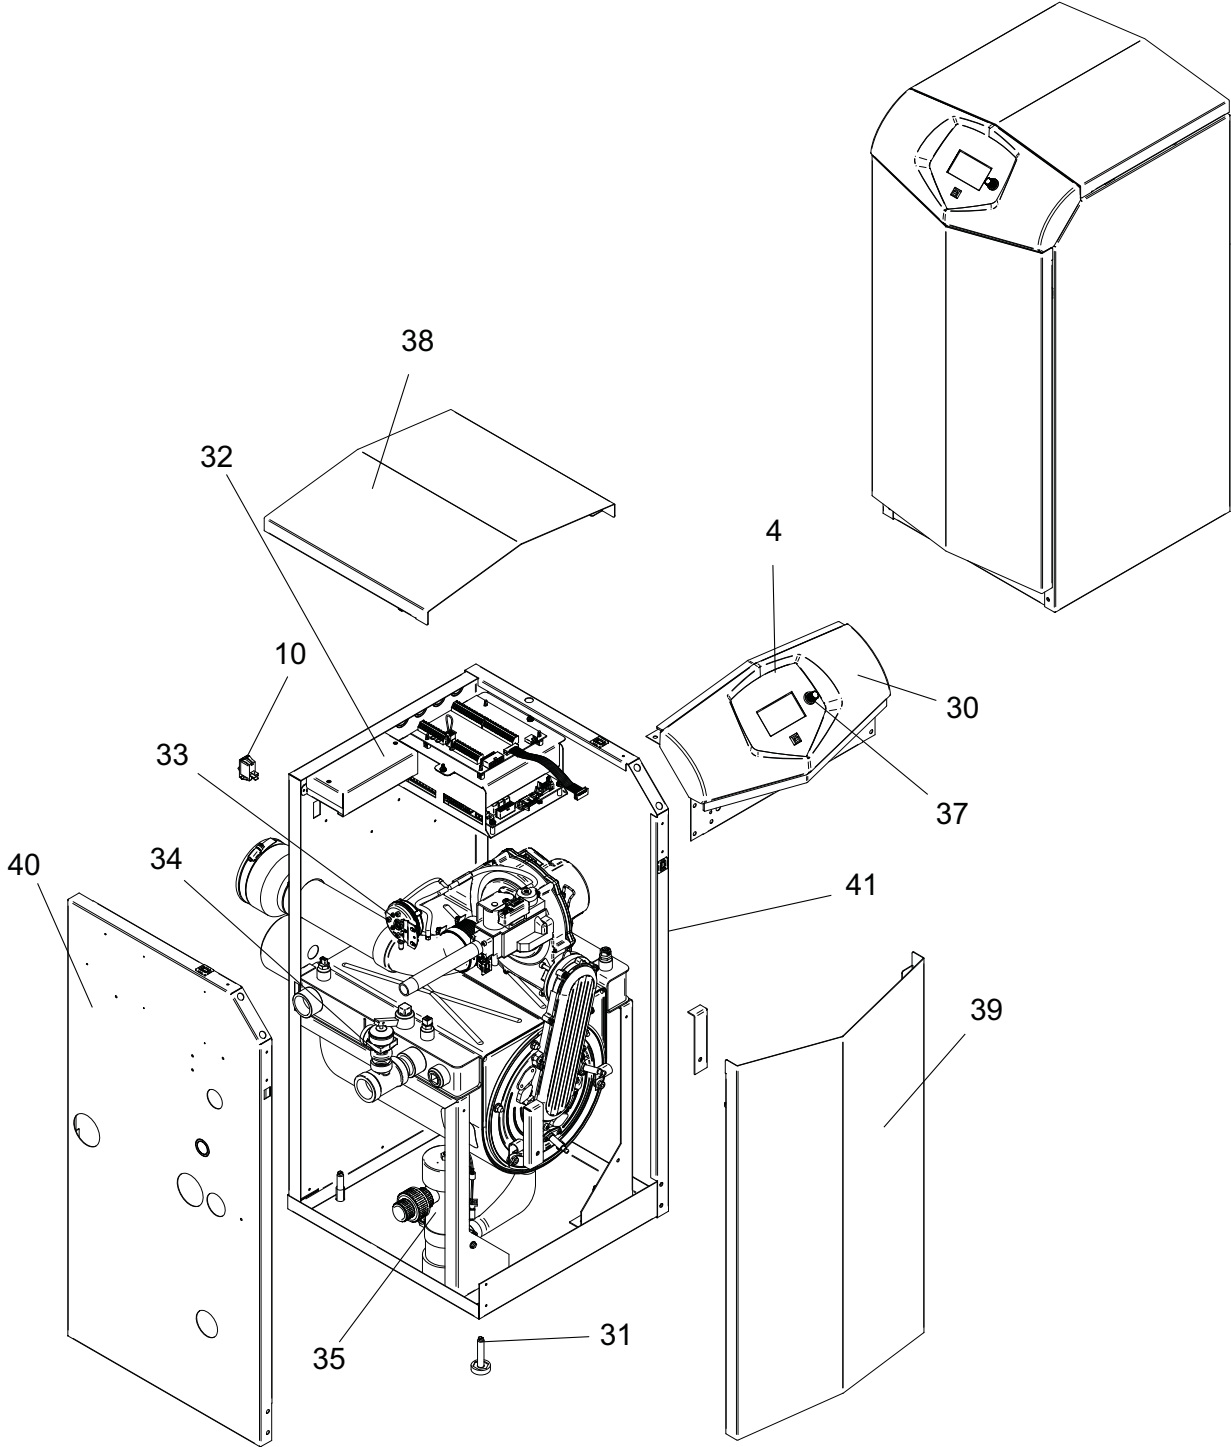

HEAT EXCHANGER 81-211

HEAT EXCHANGER 286

GAS TRAIN 81-211

GAS TRAIN 286

CONTROL PANEL

ITEM NO.	PART NO.	DESCRIPTION	MODEL
HEAT EXCHANGER ASSEMBLY			
1	100147452	HEAT EXCHANGER	KB 081
1	100147453	HEAT EXCHANGER	KB 106
1	100147454	HEAT EXCHANGER	KB 151
1	100147455	HEAT EXCHANGER	KB 211
1	100147456	HEAT EXCHANGER	KB 286
CONTROLS			
2	100208459	LOW VOLTAGE CONNECTION BOARD	ALL
3	100167799	INTEGRATED CONTROL PRIOR TO H10	KB 81-286
3	100167819	INTEGRATED CONTROL BEGINNING H10	KB 81-286
3	100167800	HIGH ALTITUDE INTEGRATED CONTROL PRIOR TO H10	KB 81-286
3	100167820	HIGH ALTITUDE INTEGRATED CONTROL BEGINNING H10	KB 81-286
4	100208458	USER INTERFACE CONTROL	ALL
-	100158021	USER INTERFACE OVERLAY	ALL
5	100208549	INLET SENSOR	ALL
6	100208544	OUTLET/HIGH LIMIT SENSOR	ALL
7	100167445	AIR VENT VALVE	ALL
8	100145003	FAN ASSEMBLY	KB 081 & 106
8	100145004	FAN ASSEMBLY	KB 151
8	100145005	FAN ASSEMBLY	KB 211
8	100145006	FAN ASSEMBLY	KB 286
9	100208764	GASKET/ BLOWER	KB 081, 106 & 211
9	100208101	GASKET/ BLOWER	KB 151 & 286
10	100208242	ON/OFF SWITCH	ALL
GAS VALVES			
11	100172007	GAS VALVE ASSEMBLY	KBN081
11	100172002	GAS VALVE ASSEMBLY	KBN106
11	100172003	GAS VALVE ASSEMBLY	KBN151
11	100172004	GAS VALVE ASSEMBLY	KBN211
11	100172005	GAS VALVE ASSEMBLY	KBN286
12	100208760	GAS VALVE GASKET	KBN081-286
13	100208324	GAS VALVE SWITCH	ALL
PILOT & BURNER ASSEMBLIES			
14	100165930	FLAME SENSOR W/GASKET	ALL
15	100208091	GASKET, FLAME SENSOR	ALL
16	100165929	IGNITOR W/GASKET	ALL
17	100208086	GASKET, IGNITOR	ALL
18	100135275	BURNER W/ GASKET	KB 081
18	100135307	BURNER W/ GASKET	KB 106
18	100135308	BURNER W/ GASKET	KB 151
18	100135309	BURNER W/ GASKET	KB 211
18	100135310	BURNER W/ GASKET	KB 286
19	100173791	GAS/AIR ARM ASSEMBLY W/GASKET	KB 081
19	100173795	GAS/AIR ARM ASSEMBLY W/GASKET	KB 106
19	100173796	GAS/AIR ARM ASSEMBLY W/GASKET	KB 151
19	100173792	GAS/AIR ARM ASSEMBLY W/GASKET	KB 211/286
20	100208763	GASKET - GAS / AIR ARM ASSEMBLY	ALL
21	100208085	GASKET, BURNER	ALL
22	100173794	HEAT EXCHANGER ACCESS DOOR KIT	ALL
23	100094572	HEX DOOR TEMP SWITCH BEGINNING SN# F14	KB 286
MISCELLANEOUS			
24	100163249	SIGHT GLASS	ALL
25	100208762	GASKET/ SIGHT GLASS	ALL
26	100208060	BURNER PLATE, INSULATION, DOOR	ALL
27	100208061	DIVIDER PLATE, INSULATION BAFFLE	ALL
28	100208088	GASKET DOOR RUBBER	ALL
29	100163250	AIR INLET KIT	KB 081-106
29	100163251	AIR INLET KIT	KB 151
29	100163252	AIR INLET KIT	KB 211
29	100163253	AIR INLET KIT	KB 286
30	100208320	DISPLAY BEZEL	ALL
31	100134788	LEVELING LEG	ALL
32	100163053	HIGH VOLTAGE CONNECTION BOARD	ALL
33	100166098	PRESSURE SWITCH	KB 081
33	100208377	PRESSURE SWITCH	KB 106, 151 & 286