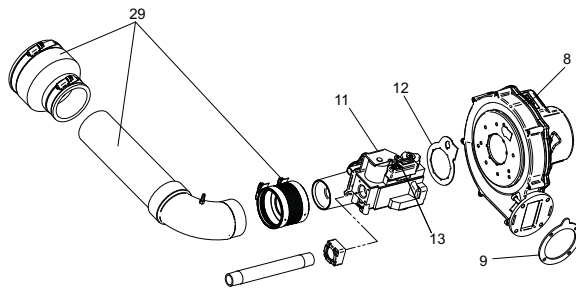

HEAT EXCHANGER 81-211

HEAT EXCHANGER 286

GAS TRAIN 81-211

GAS TRAIN 286

CONTROL PANEL

ITEM NO.	PART NO.	DESCRIPTION	MODEL
HEAT EXCHANGER ASSEMBLY			
1	100147452	HEAT EXCHANGER	KB 081
1	100147453	HEAT EXCHANGER	KB 106
1	100147454	HEAT EXCHANGER	KB 151
1	100147455	HEAT EXCHANGER	KB 211
1	100147456	HEAT EXCHANGER	KB 286
CONTROLS			
2	100208459	LOW VOLTAGE CONNECTION BOARD	ALL
3	100167799	INTEGRATED CONTROL PRIOR TO H10	KB 81-286
3	100167819	INTEGRATED CONTROL BEGINNING H10	KB 81-286
3	100167800	HIGH ALTITUDE INTEGRATED CONTROL PRIOR TO H10	KB 81-286
3	100167820	HIGH ALTITUDE INTEGRATED CONTROL BEGINNING H10	KB 81-286
4	100208458	USER INTERFACE CONTROL	ALL
-	100158021	USER INTERFACE OVERLAY	ALL
5	100208549	INLET SENSOR	ALL
6	100208544	OUTLET/HIGH LIMIT SENSOR	ALL
7	100167445	AIR VENT VALVE	ALL
8	100145003	FAN ASSEMBLY	KB 081 & 106
8	100145004	FAN ASSEMBLY	KB 151
8	100145005	FAN ASSEMBLY	KB 211
8	100145006	FAN ASSEMBLY	KB 286
9	100208764	GASKET/ BLOWER	KB 081, 106 & 211
9	100208101	GASKET/ BLOWER	KB 151 & 286
10	100208242	ON/OFF SWITCH	ALL
GAS VALVES			
11	100172007	GAS VALVE ASSEMBLY	KBN081
11	100172002	GAS VALVE ASSEMBLY	KBN106
11	100172003	GAS VALVE ASSEMBLY	KBN151
11	100172004	GAS VALVE ASSEMBLY	KBN211
11	100172005	GAS VALVE ASSEMBLY	KBN286
12	100208760	GAS VALVE GASKET	KBN081-286
13	100208324	GAS VALVE SWITCH	ALL
PILOT & BURNER ASSEMBLIES			
14	100165930	FLAME SENSOR W/GASKET	ALL
15	100208091	GASKET, FLAME SENSOR	ALL
16	100165929	IGNITOR W/GASKET	ALL
17	100208086	GASKET, IGNITOR	ALL
18	100135275	BURNER W/ GASKET	KB 081
18	100135307	BURNER W/ GASKET	KB 106
18	100135308	BURNER W/ GASKET	KB 151
18	100135309	BURNER W/ GASKET	KB 211
18	100135310	BURNER W/ GASKET	KB 286
19	100173791	GAS/AIR ARM ASSEMBLY W/GASKET	KB 081
19	100173795	GAS/AIR ARM ASSEMBLY W/GASKET	KB 106
19	100173796	GAS/AIR ARM ASSEMBLY W/GASKET	KB 151
19	100173792	GAS/AIR ARM ASSEMBLY W/GASKET	KB 211/286
20	100208763	GASKET - GAS / AIR ARM ASSEMBLY	ALL
21	100208085	GASKET, BURNER	ALL
22	100173794	HEAT EXCHANGER ACCESS DOOR KIT	ALL
23	100094572	HEX DOOR TEMP SWITCH BEGINNING SN# F14	KB 286
MISCELLANEOUS			
24	100163249	SIGHT GLASS	ALL
25	100208762	GASKET/ SIGHT GLASS	ALL
26	100208060	BURNER PLATE, INSULATION, DOOR	ALL
27	100208061	DIVIDER PLATE, INSULATION BAFFLE	ALL
28	100208088	GASKET DOOR RUBBER	ALL
29	100163250	AIR INLET KIT	KB 081-106
29	100163251	AIR INLET KIT	KB 151
29	100163252	AIR INLET KIT	KB 211
29	100163253	AIR INLET KIT	KB 286
30	100208320	DISPLAY BEZEL	ALL
31	100134788	LEVELING LEG	ALL
32	100163053	HIGH VOLTAGE CONNECTION BOARD	ALL
33	100166098	PRESSURE SWITCH	KB 081
33	100208377	PRESSURE SWITCH	KB 106, 151 & 286