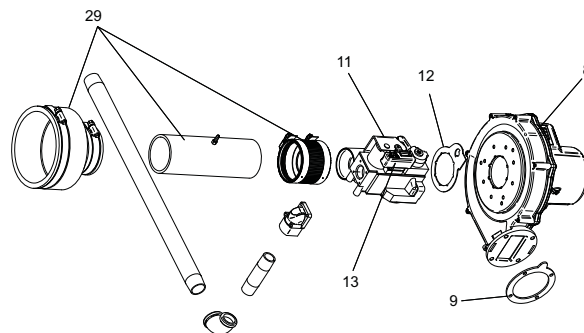

HEAT EXCHANGER 81-211

HEAT EXCHANGER 286

GAS TRAIN 81-211

GAS TRAIN 286

CONTROL PANEL

ITEM NO.	PART NO.	DESCRIPTION	MODEL
HEAT EXCHANGER ASSEMBLY			
1	100147452	HEAT EXCHANGER	KB 081
1	100147453	HEAT EXCHANGER	KB 106
1	100147454	HEAT EXCHANGER	KB 151
1	100147455	HEAT EXCHANGER	KB 211
1	100147456	HEAT EXCHANGER	KB 286
CONTROLS			
2	100208459	LOW VOLTAGE CONNECTION BOARD	ALL
3	100167799	INTEGRATED CONTROL PRIOR TO H10	KB 81-286
3	100167819	INTEGRATED CONTROL BEGINNING H10	KB 81-286
3	100167800	HIGH ALTITUDE INTEGRATED CONTROL PRIOR TO H10	KB 81-286
3	100167820	HIGH ALTITUDE INTEGRATED CONTROL BEGINNING H10	KB 81-286
4	100208458	USER INTERFACE CONTROL	ALL
-	100158021	USER INTERFACE OVERLAY	ALL
5	100208549	INLET SENSOR	ALL
6	100208544	OUTLET/HIGH LIMIT SENSOR	ALL
7	100167445	AIR VENT VALVE	ALL
8	100145003	FAN ASSEMBLY	KB 081 & 106
8	100145004	FAN ASSEMBLY	KB 151
8	100145005	FAN ASSEMBLY	KB 211
8	100145006	FAN ASSEMBLY	KB 286
9	100208764	GASKET/ BLOWER	KB 081, 106 & 211
9	100208101	GASKET/ BLOWER	KB 151 & 286
10	100208242	ON/OFF SWITCH	ALL
GAS VALVES			
11	100172007	GAS VALVE ASSEMBLY	KBN081
11	100172002	GAS VALVE ASSEMBLY	KBN106
11	100172003	GAS VALVE ASSEMBLY	KBN151
11	100172004	GAS VALVE ASSEMBLY	KBN211
11	100172005	GAS VALVE ASSEMBLY	KBN286
12	100208760	GAS VALVE GASKET	KBN081-286
13	100208324	GAS VALVE SWITCH	ALL
PILOT & BURNER ASSEMBLIES			
14	100165930	FLAME SENSOR W/GASKET	ALL
15	100208091	GASKET, FLAME SENSOR	ALL
16	100165929	IGNITOR W/GASKET	ALL
17	100208086	GASKET, IGNITOR	ALL
18	100135275	BURNER W/ GASKET	KB 081
18	100135307	BURNER W/ GASKET	KB 106
18	100135308	BURNER W/ GASKET	KB 151
18	100135309	BURNER W/ GASKET	KB 211
18	100135310	BURNER W/ GASKET	KB 286
19	100173791	GAS/AIR ARM ASSEMBLY W/GASKET	KB 081
19	100173795	GAS/AIR ARM ASSEMBLY W/GASKET	KB 106
19	100173796	GAS/AIR ARM ASSEMBLY W/GASKET	KB 151
19	100173792	GAS/AIR ARM ASSEMBLY W/GASKET	KB 211/286
20	100208763	GASKET - GAS / AIR ARM ASSEMBLY	ALL
21	100208085	GASKET, BURNER	ALL
22	100173794	HEAT EXCHANGER ACCESS DOOR KIT	ALL
23	100094572	HEX DOOR TEMP SWITCH BEGINNING SN# F14	KB 286
MISCELLANEOUS			
24	100163249	SIGHT GLASS	ALL
25	100208762	GASKET/ SIGHT GLASS	ALL
26	100208060	BURNER PLATE, INSULATION, DOOR	ALL
27	100208061	DIVIDER PLATE, INSULATION BAFFLE	ALL
28	100208088	GASKET DOOR RUBBER	ALL
29	100163250	AIR INLET KIT	KB 081-106
29	100163251	AIR INLET KIT	KB 151
29	100163252	AIR INLET KIT	KB 211
29	100163253	AIR INLET KIT	KB 286
30	100208320	DISPLAY BEZEL	ALL
31	100134788	LEVELING LEG	ALL
32	100163053	HIGH VOLTAGE CONNECTION BOARD	ALL
33	100166098	PRESSURE SWITCH	KB 081
33	100208377	PRESSURE SWITCH	KB 106, 151 & 286