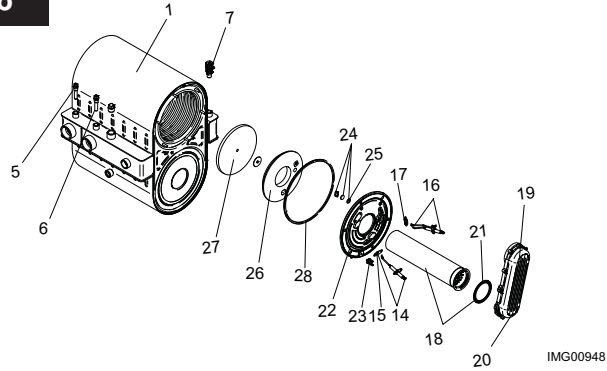

HEAT EXCHANGER 81-211

HEAT EXCHANGER 286

GAS TRAIN 81-211

GAS TRAIN 286

CONTROL PANEL

ITEM NO.	PART NO.	DESCRIPTION	MODEL
HEAT EXCHANGER ASSEMBLY			
1	100147452	HEAT EXCHANGER	KB 081
1	100147453	HEAT EXCHANGER	KB 106
1	100147454	HEAT EXCHANGER	KB 151
1	100147455	HEAT EXCHANGER	KB 211
1	100147456	HEAT EXCHANGER	KB 286
CONTROLS			
2	100208459	LOW VOLTAGE CONNECTION BOARD	ALL
3	100167799	INTEGRATED CONTROL PRIOR TO H10	KB 81-286
3	100167819	INTEGRATED CONTROL BEGINNING H10	KB 81-286
3	100167800	HIGH ALTITUDE INTEGRATED CONTROL PRIOR TO H10	KB 81-286
3	100167820	HIGH ALTITUDE INTEGRATED CONTROL BEGINNING H10	KB 81-286
4	100208458	USER INTERFACE CONTROL	ALL
-	100158021	USER INTERFACE OVERLAY	ALL
5	100208549	INLET SENSOR	ALL
6	100208544	OUTLET/HIGH LIMIT SENSOR	ALL
7	100167445	AIR VENT VALVE	ALL
8	100145003	FAN ASSEMBLY	KB 081 & 106
8	100145004	FAN ASSEMBLY	KB 151
8	100145005	FAN ASSEMBLY	KB 211
8	100145006	FAN ASSEMBLY	KB 286
9	100208764	GASKET/ BLOWER	KB 081, 106 & 211
9	100208101	GASKET/ BLOWER	KB 151 & 286
10	100208242	ON/OFF SWITCH	ALL
GAS VALVES			
11	100172007	GAS VALVE ASSEMBLY	KBN081
11	100172002	GAS VALVE ASSEMBLY	KBN106
11	100172003	GAS VALVE ASSEMBLY	KBN151
11	100172004	GAS VALVE ASSEMBLY	KBN211
11	100172005	GAS VALVE ASSEMBLY	KBN286
12	100208760	GAS VALVE GASKET	KBN081-286
13	100208324	GAS VALVE SWITCH	ALL
PILOT & BURNER ASSEMBLIES			
14	100165930	FLAME SENSOR W/GASKET	ALL
15	100208091	GASKET, FLAME SENSOR	ALL
16	100165929	IGNITOR W/GASKET	ALL
17	100208086	GASKET, IGNITOR	ALL
18	100135275	BURNER W/ GASKET	KB 081
18	100135307	BURNER W/ GASKET	KB 106
18	100135308	BURNER W/ GASKET	KB 151
18	100135309	BURNER W/ GASKET	KB 211
18	100135310	BURNER W/ GASKET	KB 286
19	100173791	GAS/AIR ARM ASSEMBLY W/GASKET	KB 081
19	100173795	GAS/AIR ARM ASSEMBLY W/GASKET	KB 106
19	100173796	GAS/AIR ARM ASSEMBLY W/GASKET	KB 151
19	100173792	GAS/AIR ARM ASSEMBLY W/GASKET	KB 211/286
20	100208763	GASKET - GAS / AIR ARM ASSEMBLY	ALL
21	100208085	GASKET, BURNER	ALL
22	100173794	HEAT EXCHANGER ACCESS DOOR KIT	ALL
23	100094572	HEX DOOR TEMP SWITCH BEGINNING SN# F14	KB 286
MISCELLANEOUS			
24	100163249	SIGHT GLASS	ALL
25	100208762	GASKET/ SIGHT GLASS	ALL
26	100208060	BURNER PLATE, INSULATION, DOOR	ALL
27	100208061	DIVIDER PLATE, INSULATION BAFFLE	ALL
28	100208088	GASKET DOOR RUBBER	ALL
29	100163250	AIR INLET KIT	KB 081-106
29	100163251	AIR INLET KIT	KB 151
29	100163252	AIR INLET KIT	KB 211
29	100163253	AIR INLET KIT	KB 286
30	100208320	DISPLAY BEZEL	ALL
31	100134788	LEVELING LEG	ALL
32	100163053	HIGH VOLTAGE CONNECTION BOARD	ALL
33	100166098	PRESSURE SWITCH	KB 081
33	100208377	PRESSURE SWITCH	KB 106, 151 & 286