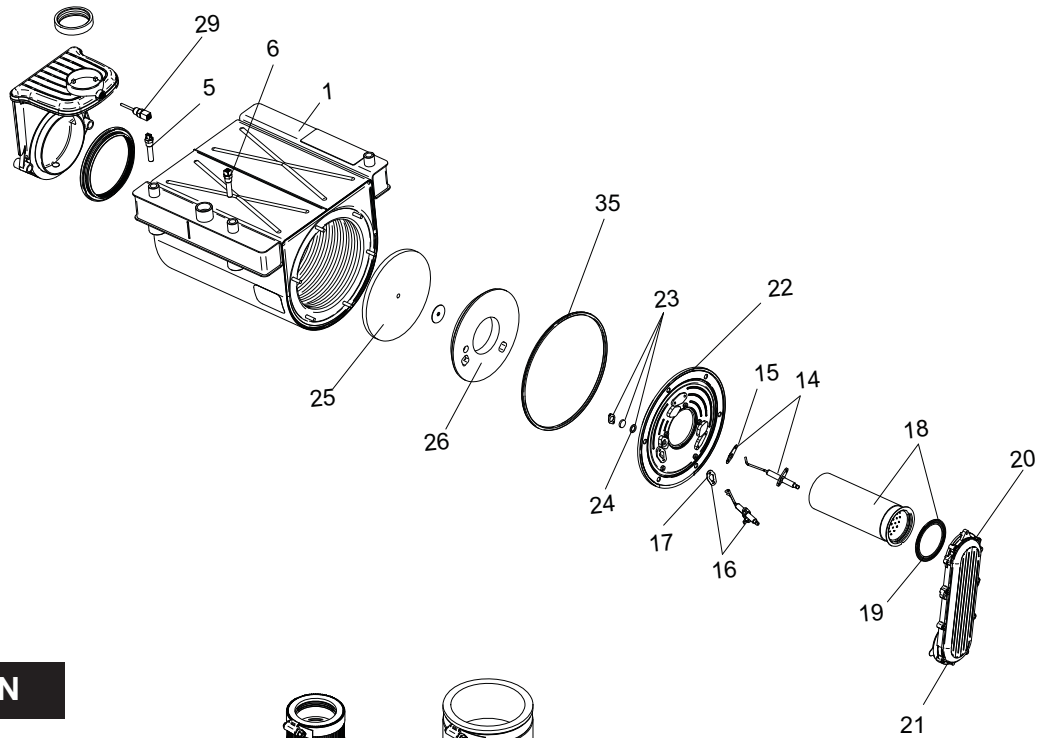

GAS TRAIN

CONTROL PANEL

ITEM NO.	PART NO.	DESCRIPTION	MODEL
HEAT EXCHANGER ASSEMBLY			
1	100147631	HEAT EXCHANGER	WB 51/81
1	100147632	HEAT EXCHANGER	WB 106
1	100147633	HEAT EXCHANGER	WB 151
1	100147634	HEAT EXCHANGER	WB 211
CONTROLS			
2	100208474	LOW VOLTAGE CONNECTION BOARD	ALL
3	100167799	INTEGRATED CONTROL PRIOR TO H10	WB 81-211
3	100167819	INTEGRATED CONTROL BEGINNING H10	WB 81-211
3	100167801	INTEGRATED CONTROL PRIOR TO H10	WB 51
3	100167821	INTEGRATED CONTROL BEGINNING H10	WB 51
3	100167800	HIGH ALTITUDE INTEGRATED CONTROL PRIOR TO H10	WB 81-211
3	100167820	HIGH ALTITUDE INTEGRATED CONTROL BEGINNING H10	WB 81-211
3	100167802	HIGH ALTITUDE INTEGRATED CONTROL PRIOR TO H10	WB 51
3	100167822	HIGH ALTITUDE INTEGRATED CONTROL BEGINNING H10	WB 51
4	100208458	USER INTERFACE CONTROL	ALL
-	100158011	USER INTERFACE OVERLAY	ALL
5	100208549	INLET SENSOR	ALL
6	100208544	OUTLET SENSOR/ HIGH LIMIT	ALL
7	100167445	AIR VENT VALVE	ALL
8	100145003	FAN ASSEMBLY	WB 51-106
8	100145004	FAN ASSEMBLY	WB 151
8	100145005	FAN ASSEMBLY	WB 211
9	100208764	BLOWER GASKET	WB 51-81, 151
9	100208101	BLOWER GASKET	WB 106 & 211
GAS VALVES			
10	100172010	GAS VALVE ASSEMBLY	WB 51
10	100172011	GAS VALVE ASSEMBLY	WB 81
10	100172012	GAS VALVE ASSEMBLY	WB 106
10	100172013	GAS VALVE ASSEMBLY	WB 151/211
11	100208760	GASKET, VENTURI	ALL
12	100163245	AIR INLET KIT	ALL
13	100208324	GAS VALVE SWITCH	ALL
PILOT & BURNER ASSEMBLIES			
14	100165930	FLAME SENSOR W/ GASKET	ALL
15	100208091	GASKET, FLAME SENSOR	ALL
16	100165929	IGNITOR W/ GASKET	ALL
17	100208086	GASKET, IGNITOR	ALL
18	100135306	BURNER W/ GASKET	WB 51/81
18	100135307	BURNER W/ GASKET	WB 106
18	100135308	BURNER W/ GASKET	WB 151
18	100135309	BURNER W/ GASKET	WB 211
19	100208085	GASKET, BURNER	ALL
20	100173791	GAS/AIR ARM ASSEMBLY W/GASKET	WB 51-151
20	100173792	GAS/AIR ARM ASSEMBLY W/GASKET	WB 211
21	100208763	GASKET, GAS/AIR ARM ASSEMBLY	ALL
22	100173749	HEAT EXCHANGER ACCESS DOOR	ALL
MISCELLANEOUS			
23	100163249	SIGHT GLASS	ALL
24	100208762	GASKET, SIGHT GLASS	ALL
25	100208061	DIVIDER PLATE, INSULATION BAFFLE	ALL
26	100145602	BURNER PLATE, INSULATION, DOOR	ALL
27	100162947	DISPLAY BEZEL	ALL
28	100167442	RELIEF VALVE 30 PSI	ALL
PLEASE HAVE MODEL AND SERIAL NUMBER WHEN ORDERING PARTS			