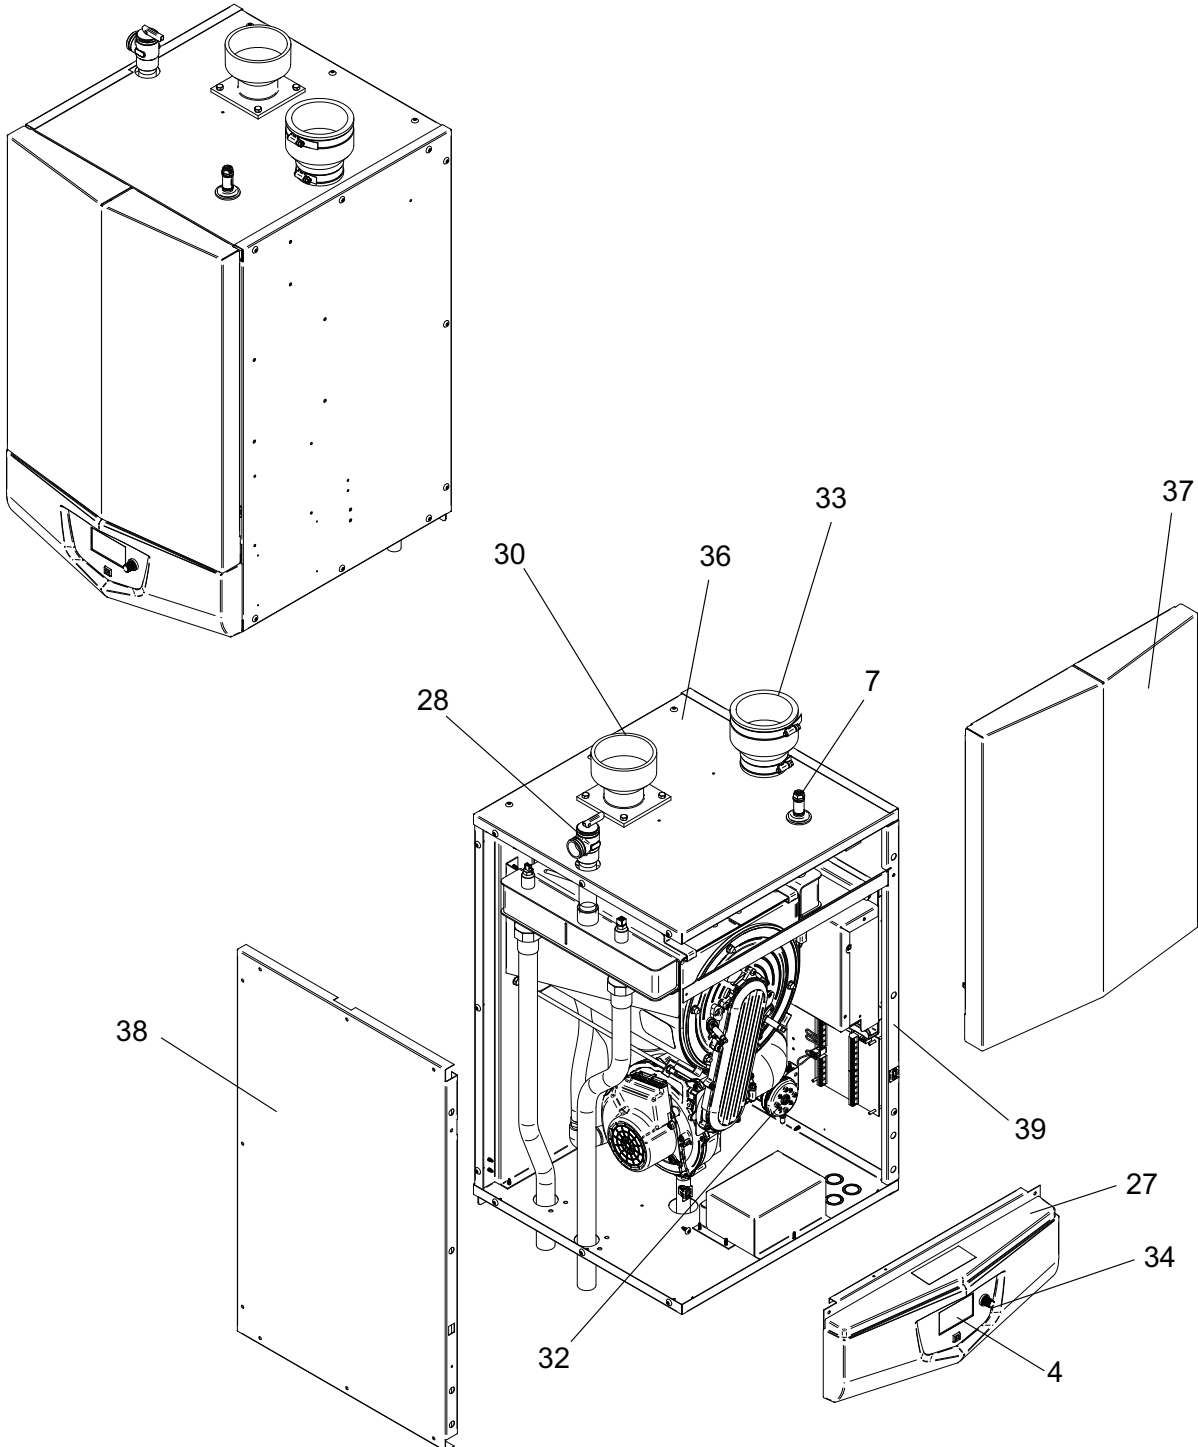

PARTS & SERVICE DEPARTMENT
Nashville, Tennessee
615-889-8900 • Fax: 615-882-2918
parts_team@lochinvar.com
www.Lochinvar.com

Replacement Parts List

Knight Wall Mount Boilers WB 51 thru 211