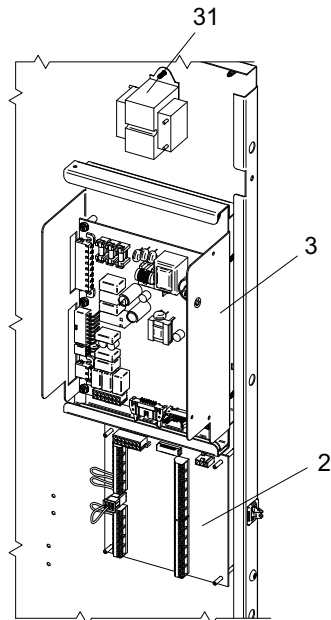

GAS TRAIN

CONTROL PANEL

ITEM NO.	PART NO.	DESCRIPTION	MODEL
HEAT EXCHANGER ASSEMBLY			
1	100147631	HEAT EXCHANGER	WB 51/81
1	100147632	HEAT EXCHANGER	WB 106
1	100147633	HEAT EXCHANGER	WB 151
1	100147634	HEAT EXCHANGER	WB 211
CONTROLS			
2	100208474	LOW VOLTAGE CONNECTION BOARD	ALL
3	100167799	INTEGRATED CONTROL PRIOR TO H10	WB 81-211
3	100167819	INTEGRATED CONTROL BEGINNING H10	WB 81-211
3	100167801	INTEGRATED CONTROL PRIOR TO H10	WB 51
3	100167821	INTEGRATED CONTROL BEGINNING H10	WB 51
3	100167800	HIGH ALTITUDE INTEGRATED CONTROL PRIOR TO H10	WB 81-211
3	100167820	HIGH ALTITUDE INTEGRATED CONTROL BEGINNING H10	WB 81-211
3	100167802	HIGH ALTITUDE INTEGRATED CONTROL PRIOR TO H10	WB 51
3	100167822	HIGH ALTITUDE INTEGRATED CONTROL BEGINNING H10	WB 51
4	100208458	USER INTERFACE CONTROL	ALL
-	100158011	USER INTERFACE OVERLAY	ALL
5	100208549	INLET SENSOR	ALL
6	100208544	OUTLET SENSOR/ HIGH LIMIT	ALL
7	100167445	AIR VENT VALVE	ALL
8	100145003	FAN ASSEMBLY	WB 51-106
8	100145004	FAN ASSEMBLY	WB 151
8	100145005	FAN ASSEMBLY	WB 211
9	100208764	BLOWER GASKET	WB 51-81, 151
9	100208101	BLOWER GASKET	WB 106 & 211
GAS VALVES			
10	100172010	GAS VALVE ASSEMBLY	WB 51
10	100172011	GAS VALVE ASSEMBLY	WB 81
10	100172012	GAS VALVE ASSEMBLY	WB 106
10	100172013	GAS VALVE ASSEMBLY	WB 151/211
11	100208760	GASKET, VENTURI	ALL
12	100163245	AIR INLET KIT	ALL
13	100208324	GAS VALVE SWITCH	ALL
PILOT & BURNER ASSEMBLIES			
14	100165930	FLAME SENSOR W/ GASKET	ALL
15	100208091	GASKET, FLAME SENSOR	ALL
16	100165929	IGNITOR W/ GASKET	ALL
17	100208086	GASKET, IGNITOR	ALL
18	100135306	BURNER W/ GASKET	WB 51/81
18	100135307	BURNER W/ GASKET	WB 106
18	100135308	BURNER W/ GASKET	WB 151
18	100135309	BURNER W/ GASKET	WB 211
19	100208085	GASKET, BURNER	ALL
20	100173791	GAS/AIR ARM ASSEMBLY W/GASKET	WB 51-151
20	100173792	GAS/AIR ARM ASSEMBLY W/GASKET	WB 211
21	100208763	GASKET, GAS/AIR ARM ASSEMBLY	ALL
22	100173749	HEAT EXCHANGER ACCESS DOOR	ALL
MISCELLANEOUS			
23	100163249	SIGHT GLASS	ALL
24	100208762	GASKET, SIGHT GLASS	ALL
25	100208061	DIVIDER PLATE, INSULATION BAFFLE	ALL
26	100145602	BURNER PLATE, INSULATION, DOOR	ALL
27	100162947	DISPLAY BEZEL	ALL
28	100167442	RELIEF VALVE 30 PSI	ALL
PLEASE HAVE MODEL AND SERIAL NUMBER WHEN ORDERING PARTS			