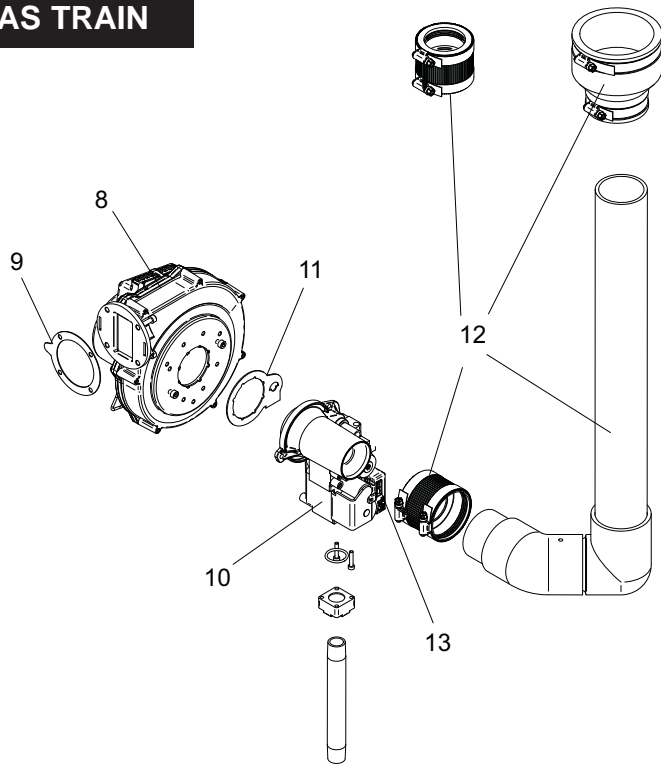

GAS TRAIN

CONTROL PANEL

ITEM NO.	PART NO.	DESCRIPTION	MODEL
HEAT EXCHANGER ASSEMBLY			
1	100147631	HEAT EXCHANGER	WB 51/81
1	100147632	HEAT EXCHANGER	WB 106
1	100147633	HEAT EXCHANGER	WB 151
1	100147634	HEAT EXCHANGER	WB 211
CONTROLS			
2	100208474	LOW VOLTAGE CONNECTION BOARD	ALL
3	100167799	INTEGRATED CONTROL PRIOR TO H10	WB 81-211
3	100167819	INTEGRATED CONTROL BEGINNING H10	WB 81-211
3	100167801	INTEGRATED CONTROL PRIOR TO H10	WB 51
3	100167821	INTEGRATED CONTROL BEGINNING H10	WB 51
3	100167800	HIGH ALTITUDE INTEGRATED CONTROL PRIOR TO H10	WB 81-211
3	100167820	HIGH ALTITUDE INTEGRATED CONTROL BEGINNING H10	WB 81-211
3	100167802	HIGH ALTITUDE INTEGRATED CONTROL PRIOR TO H10	WB 51
3	100167822	HIGH ALTITUDE INTEGRATED CONTROL BEGINNING H10	WB 51
4	100208458	USER INTERFACE CONTROL	ALL
-	100158011	USER INTERFACE OVERLAY	ALL
5	100208549	INLET SENSOR	ALL
6	100208544	OUTLET SENSOR/ HIGH LIMIT	ALL
7	100167445	AIR VENT VALVE	ALL
8	100145003	FAN ASSEMBLY	WB 51-106
8	100145004	FAN ASSEMBLY	WB 151
8	100145005	FAN ASSEMBLY	WB 211
9	100208764	BLOWER GASKET	WB 51-81, 151
9	100208101	BLOWER GASKET	WB 106 & 211
GAS VALVES			
10	100172010	GAS VALVE ASSEMBLY	WB 51
10	100172011	GAS VALVE ASSEMBLY	WB 81
10	100172012	GAS VALVE ASSEMBLY	WB 106
10	100172013	GAS VALVE ASSEMBLY	WB 151/211
11	100208760	GASKET, VENTURI	ALL
12	100163245	AIR INLET KIT	ALL
13	100208324	GAS VALVE SWITCH	ALL
PILOT & BURNER ASSEMBLIES			
14	100165930	FLAME SENSOR W/ GASKET	ALL
15	100208091	GASKET, FLAME SENSOR	ALL
16	100165929	IGNITOR W/ GASKET	ALL
17	100208086	GASKET, IGNITOR	ALL
18	100135306	BURNER W/ GASKET	WB 51/81
18	100135307	BURNER W/ GASKET	WB 106
18	100135308	BURNER W/ GASKET	WB 151
18	100135309	BURNER W/ GASKET	WB 211
19	100208085	GASKET, BURNER	ALL
20	100173791	GAS/AIR ARM ASSEMBLY W/GASKET	WB 51-151
20	100173792	GAS/AIR ARM ASSEMBLY W/GASKET	WB 211
21	100208763	GASKET, GAS/AIR ARM ASSEMBLY	ALL
22	100173749	HEAT EXCHANGER ACCESS DOOR	ALL
MISCELLANEOUS			
23	100163249	SIGHT GLASS	ALL
24	100208762	GASKET, SIGHT GLASS	ALL
25	100208061	DIVIDER PLATE, INSULATION BAFFLE	ALL
26	100145602	BURNER PLATE, INSULATION, DOOR	ALL
27	100162947	DISPLAY BEZEL	ALL
28	100167442	RELIEF VALVE 30 PSI	ALL
PLEASE HAVE MODEL AND SERIAL NUMBER WHEN ORDERING PARTS			